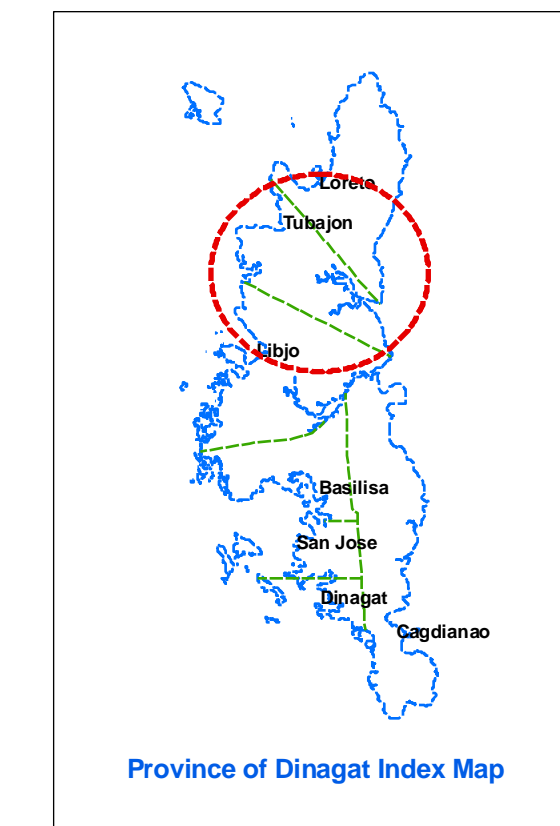

# GEOHAZARD MAP MUNICIPALITY OF TUBAJON Province of Dinagat

## LEGEND

- Municipality
- High Landslide Susceptible Barangay
- Moderate Landslide Susceptible Barangay
- Low Landslide Susceptible Barangay
- None Landslide Susceptible Barangay
- Shore Line
- Municipal Boundary
- Provincial Boundary
- Road
- River
- Contour (100)
- High Landslide Susceptibility
- Moderate Landslide Susceptibility
- Low Landslide Susceptibility
- Flood Prone