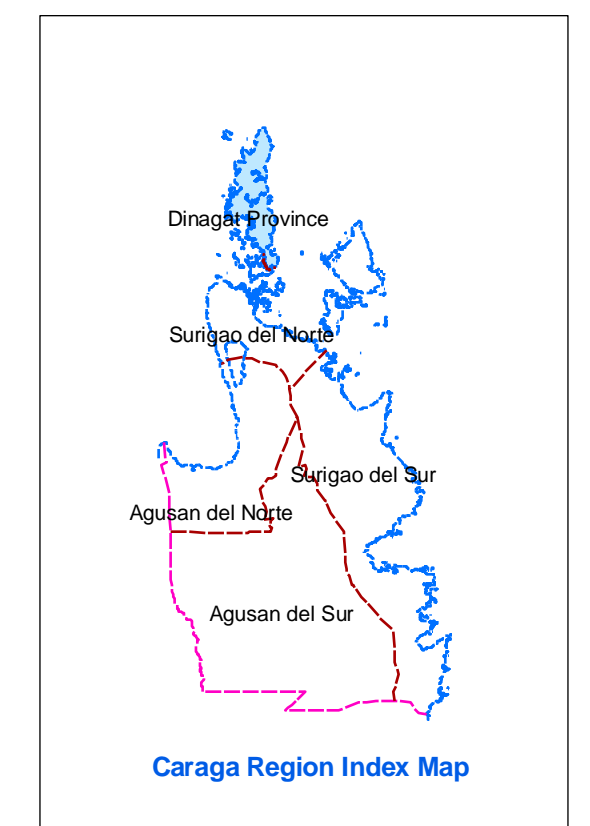

# GEOHAZARD MAP MUNICIPALITY OF TUBAJON Province of Dinagat

## LEGEND

- Municipality
- High Landslide Susceptible Barangay
- Moderate Landslide Susceptible Barangay
- Low Landslide Susceptible Barangay
- None Landslide Susceptible Barangay
- Shore Line
- Municipal Boundary
- Provincial Boundary
- Road
- River
- Contour (100)
- High Landslide Susceptibility
- Moderate Landslide Susceptibility
- Low Landslide Susceptibility
- Flood Prone