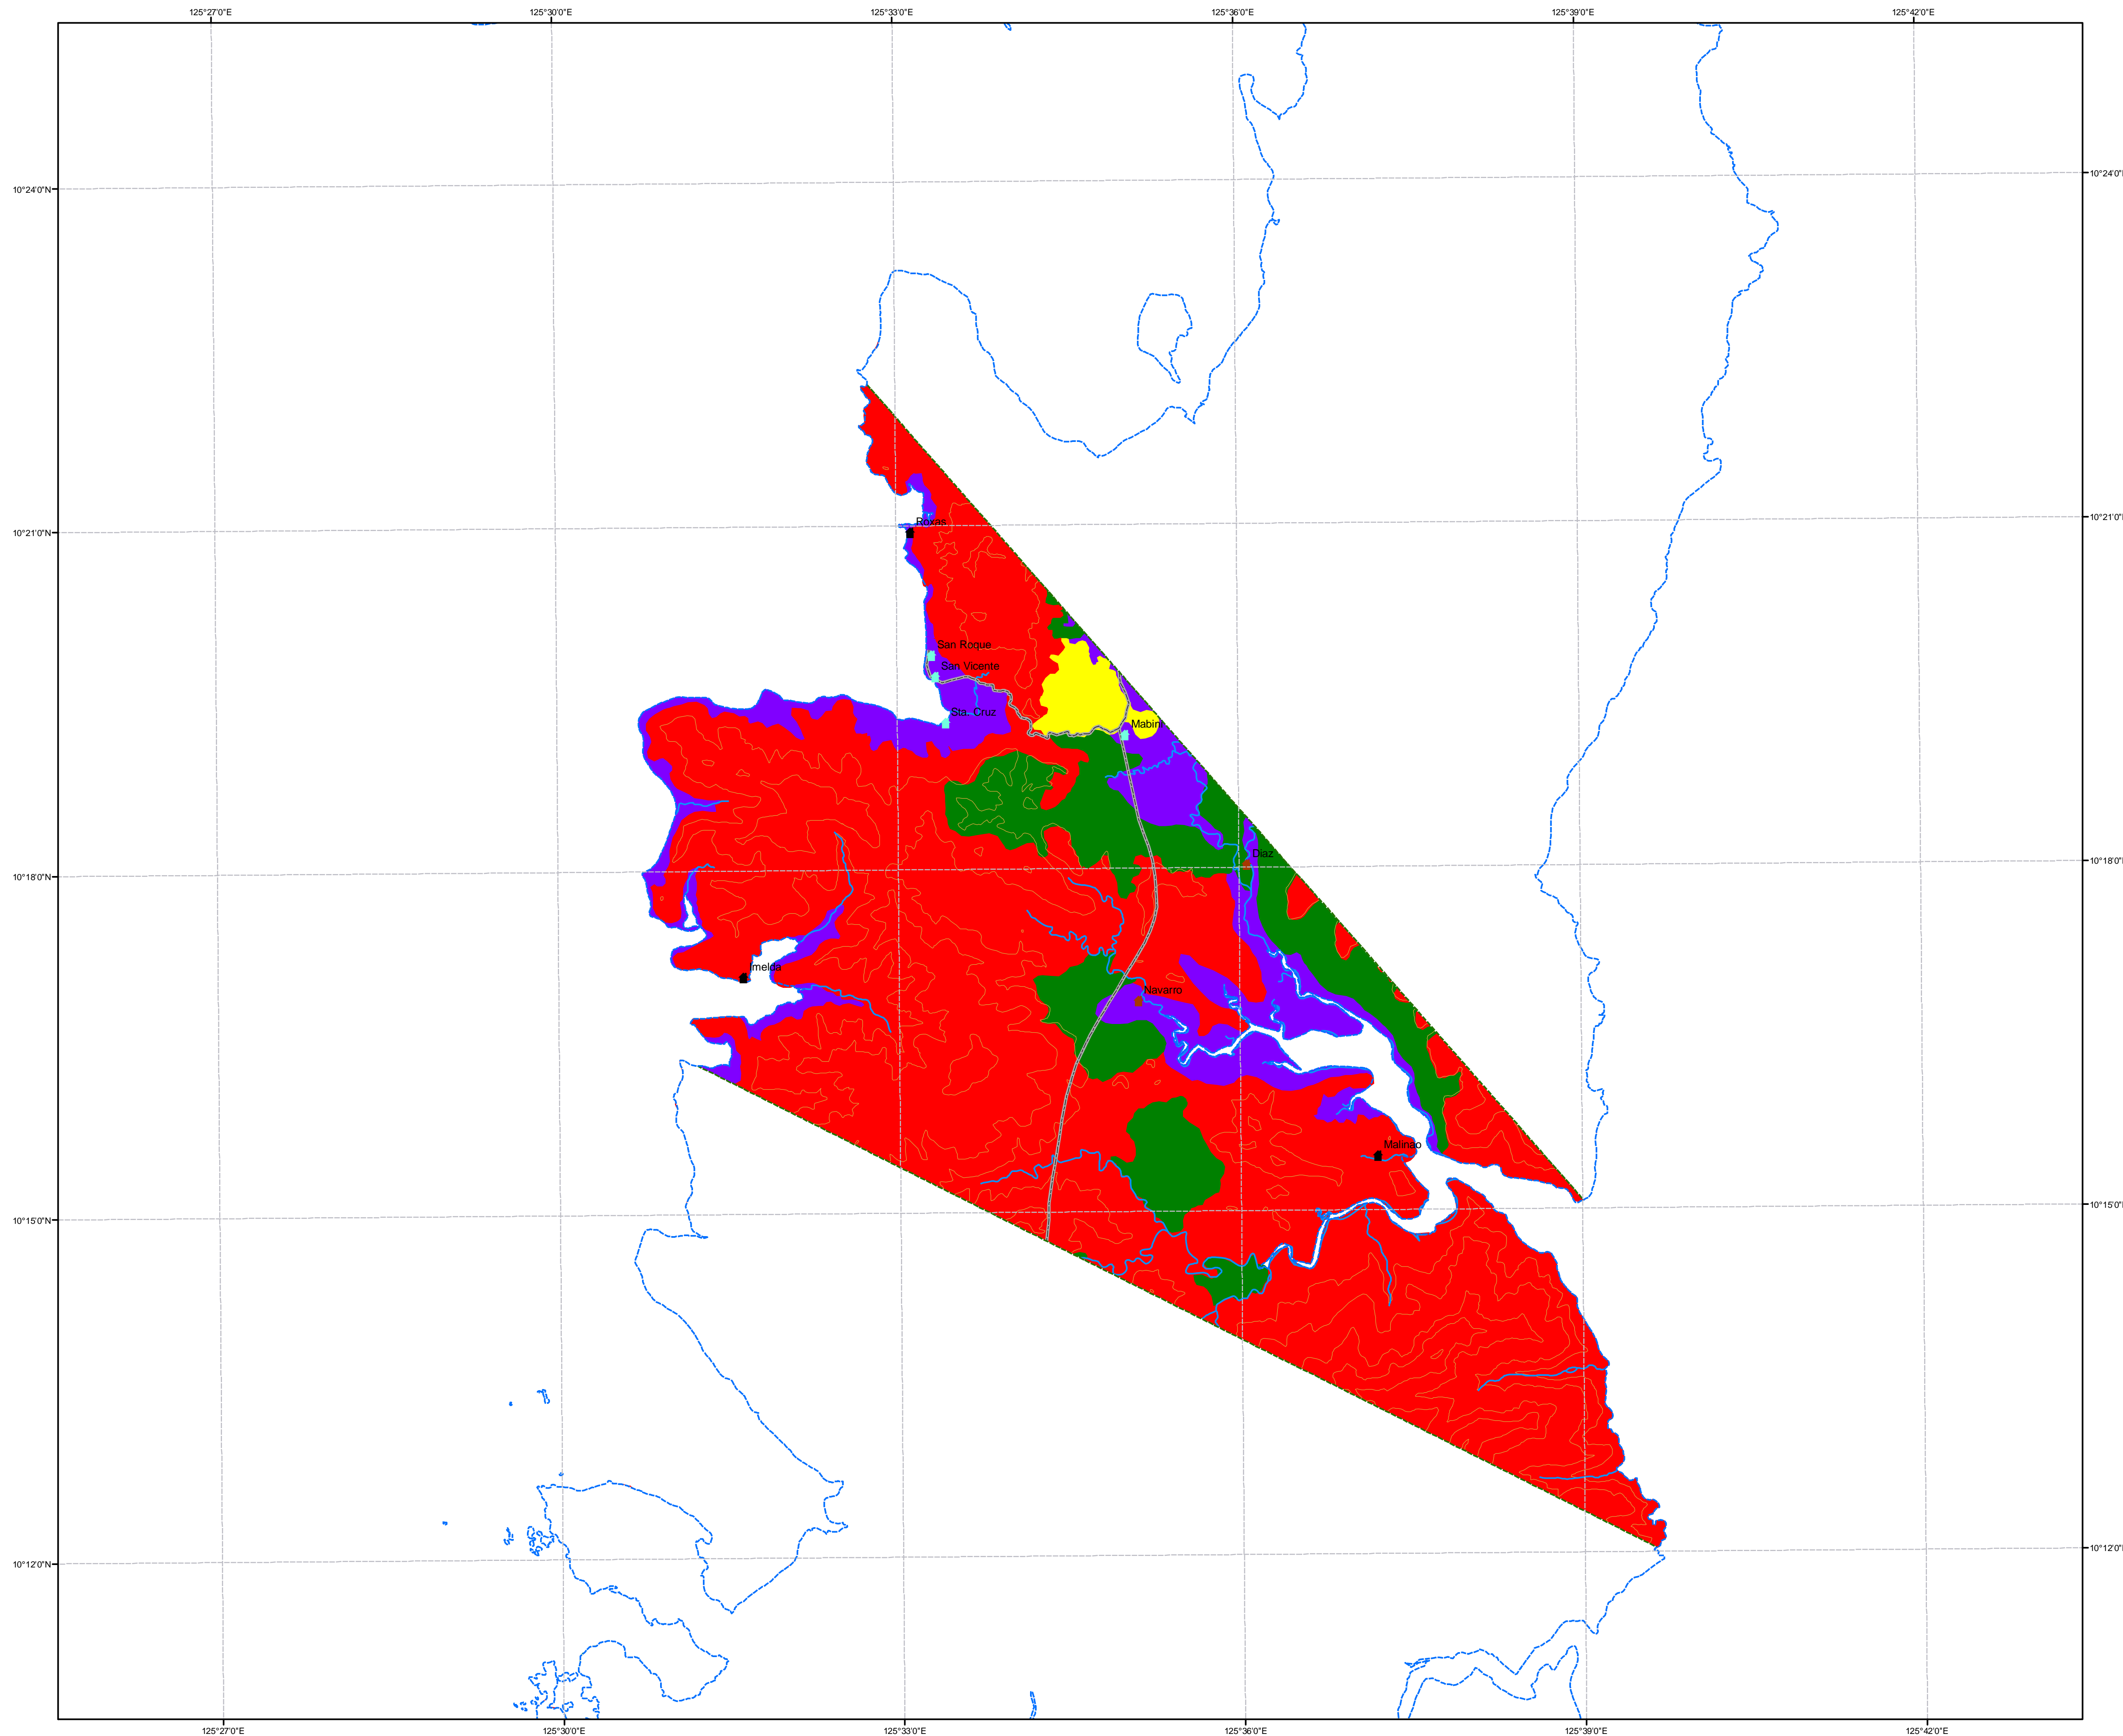

# GEOHAZARD MAP MUNICIPALITY OF TUBAJON Province of Dinagat

## LEGEND

- Municipality
- High Landslide Susceptible Barangay
- Moderate Landslide Susceptible Barangay
- Low Landslide Susceptible Barangay
- None Landslide Susceptible Barangay
- Shore Line
- Municipal Boundary
- Provincial Boundary
- Road
- River
- Contour (100)
- High Landslide Susceptibility
- Moderate Landslide Susceptibility
- Low Landslide Susceptibility
- Flood Prone