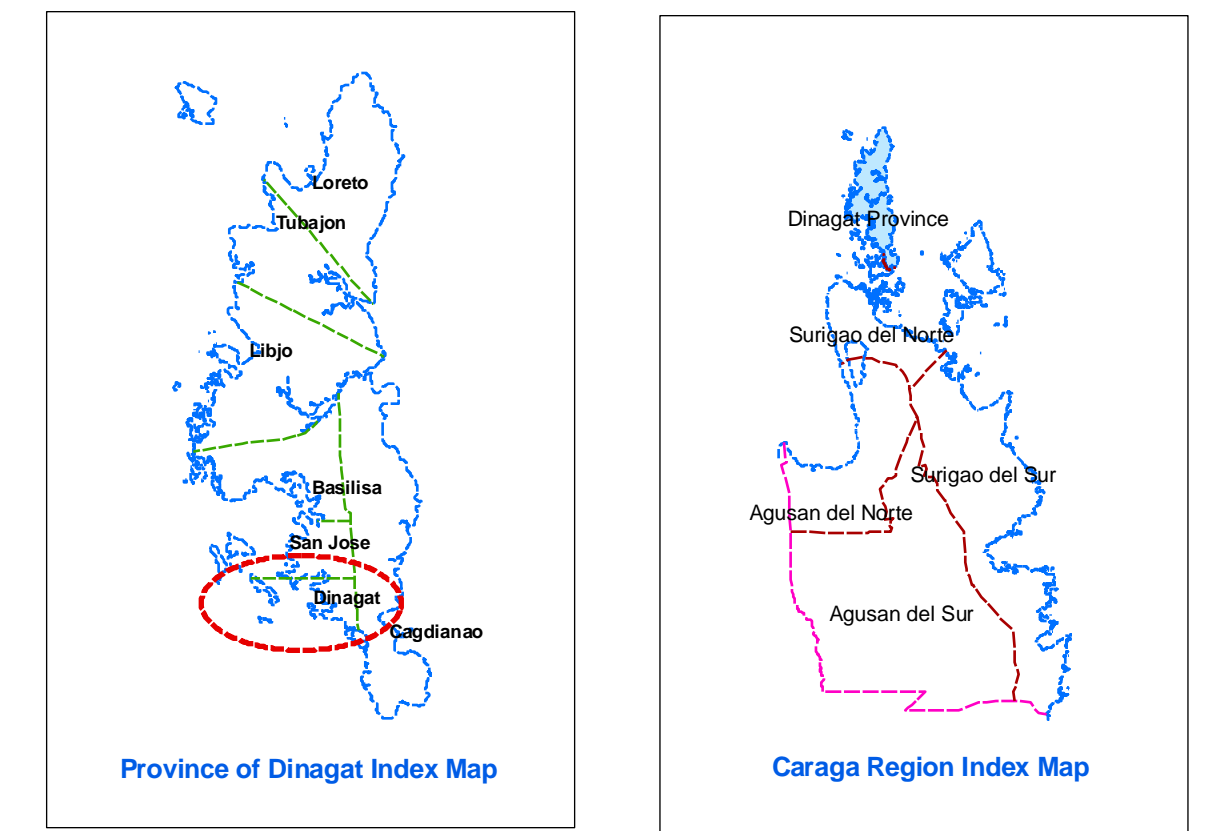

GEOHAZARD MAP MUNICIPALITY OF DINAGAT Province of Dinagat

LEGEND

- Municipality
- High Landslide Susceptible Barangay
- Moderate Landslide Susceptible Barangay
- Low Landslide Susceptible Barangay
- None Landslide Susceptible Barangay
- Shore Line
- Municipal Boundary
- Provincial Boundary
- Road
- River
- Contour (100)
- High Landslide Susceptibility
- Moderate Landslide Susceptibility
- Low Landslide Susceptibility
- Flood Prone