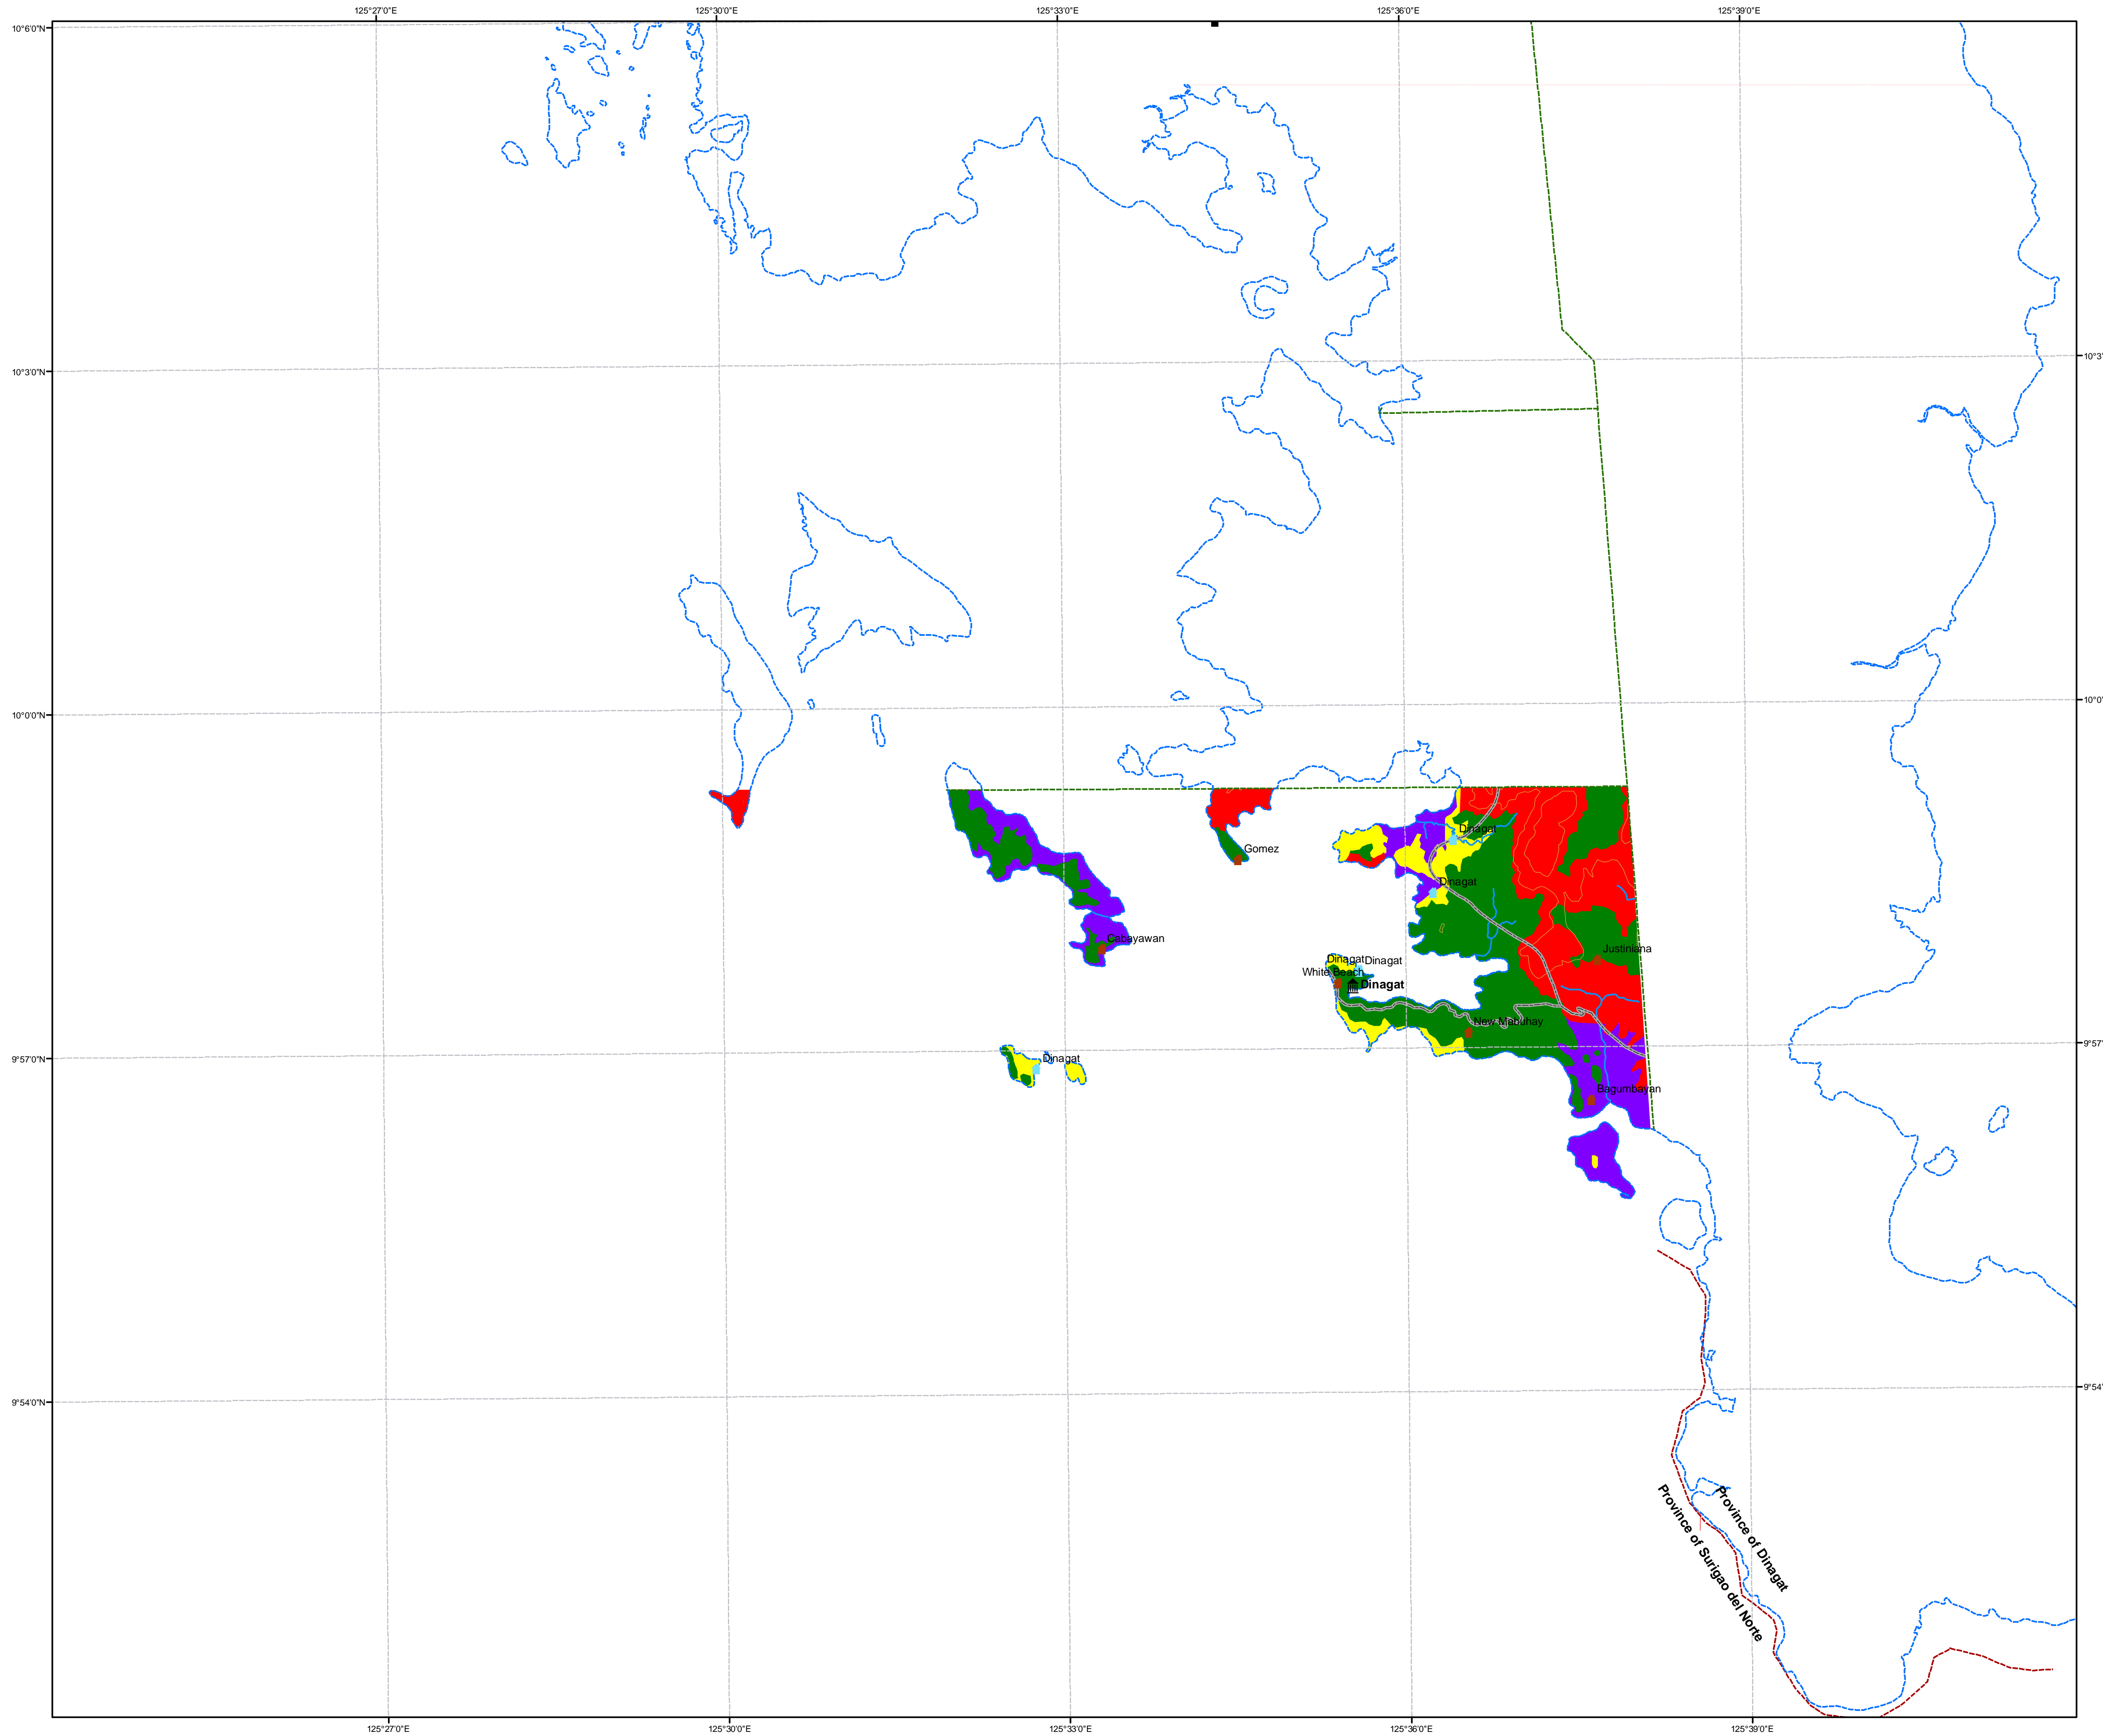

GEOHAZARD MAP MUNICIPALITY OF DINAGAT Province of Dinagat

LEGEND

- Municipality
- High Landslide Susceptible Barangay
- Moderate Landslide Susceptible Barangay
- Low Landslide Susceptible Barangay
- None Landslide Susceptible Barangay
- Shore Line
- Municipal Boundary
- Provincial Boundary
- Road
- River
- Contour (100)
- High Landslide Susceptibility
- Moderate Landslide Susceptibility
- Low Landslide Susceptibility
- Flood Prone

Department of Environment and Natural Resources
MINES AND GEOSCIENCES BUREAU
 Caraga Regional Office No. XIII
 Tel. No. (086) 826-5256
<http://www.mgbr13.ph> mgbr13@mgbr13.ph