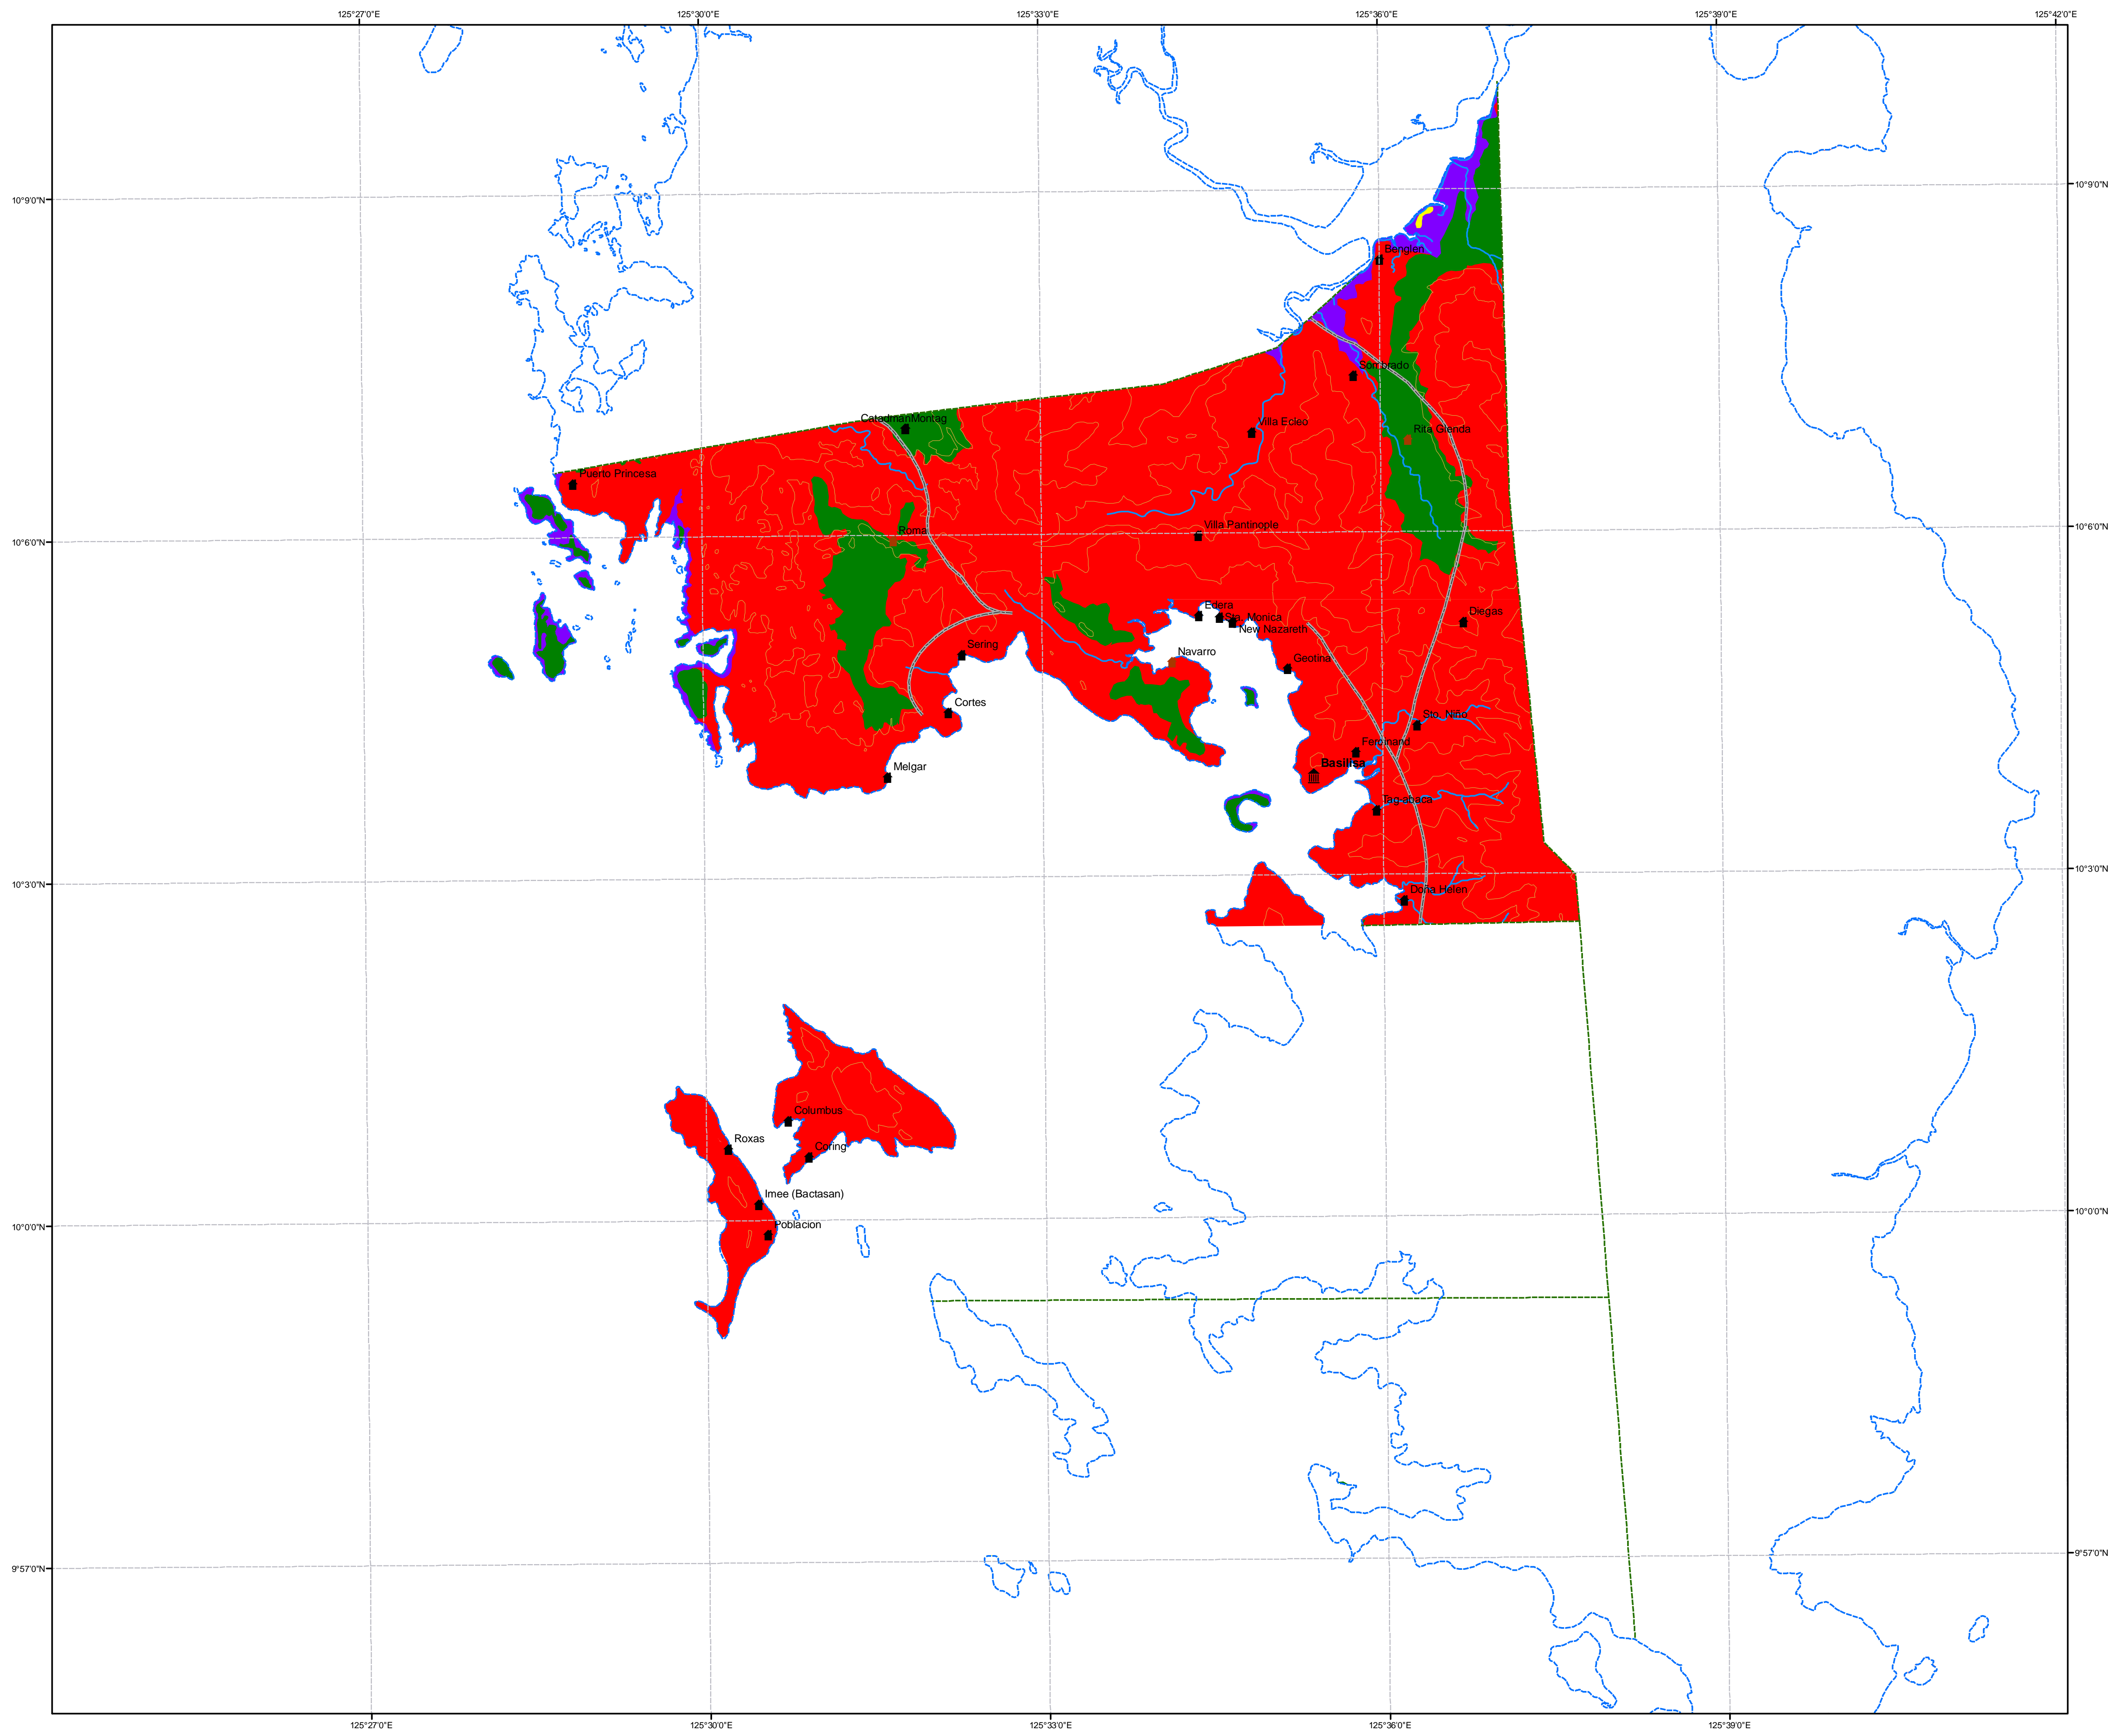

# GEOHAZARD MAP MUNICIPALITY OF BASILISA Province of Dinagat

## LEGEND

- Municipality
- High Landslide Susceptible Barangay
- Moderate Landslide Susceptible Barangay
- Low Landslide Susceptible Barangay
- None Landslide Susceptible Barangay
- Shore Line
- Municipal Boundary
- Provincial Boundary
- Road
- River
- Contour (100)
- High Landslide Susceptibility
- Moderate Landslide Susceptibility
- Low Landslide Susceptibility
- Flood Prone