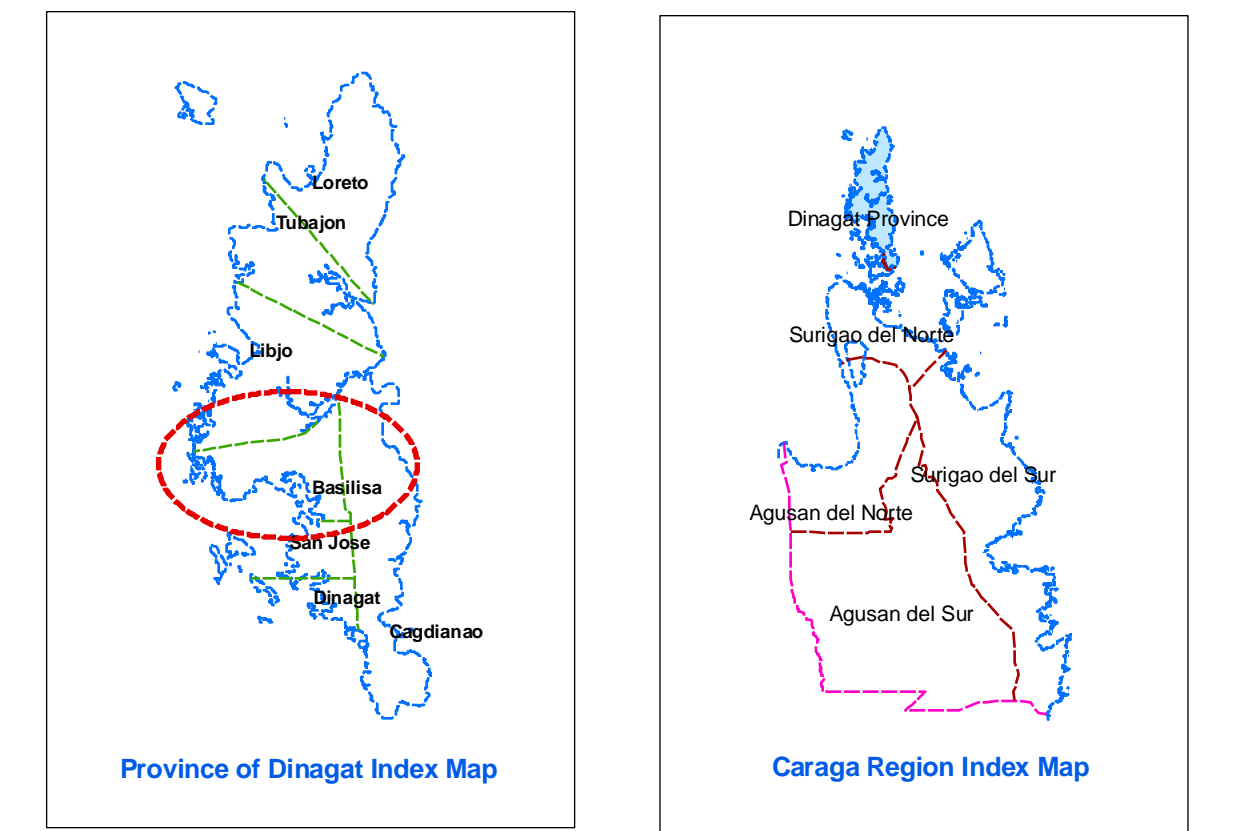

# GEOHAZARD MAP MUNICIPALITY OF BASILISA Province of Dinagat

## LEGEND

- Municipality
- High Landslide Susceptible Barangay
- Moderate Landslide Susceptible Barangay
- Low Landslide Susceptible Barangay
- None Landslide Susceptible Barangay
- Shore Line
- Municipal Boundary
- Provincial Boundary
- Road
- River
- Contour (100)
- High Landslide Susceptibility
- Moderate Landslide Susceptibility
- Low Landslide Susceptibility
- Flood Prone